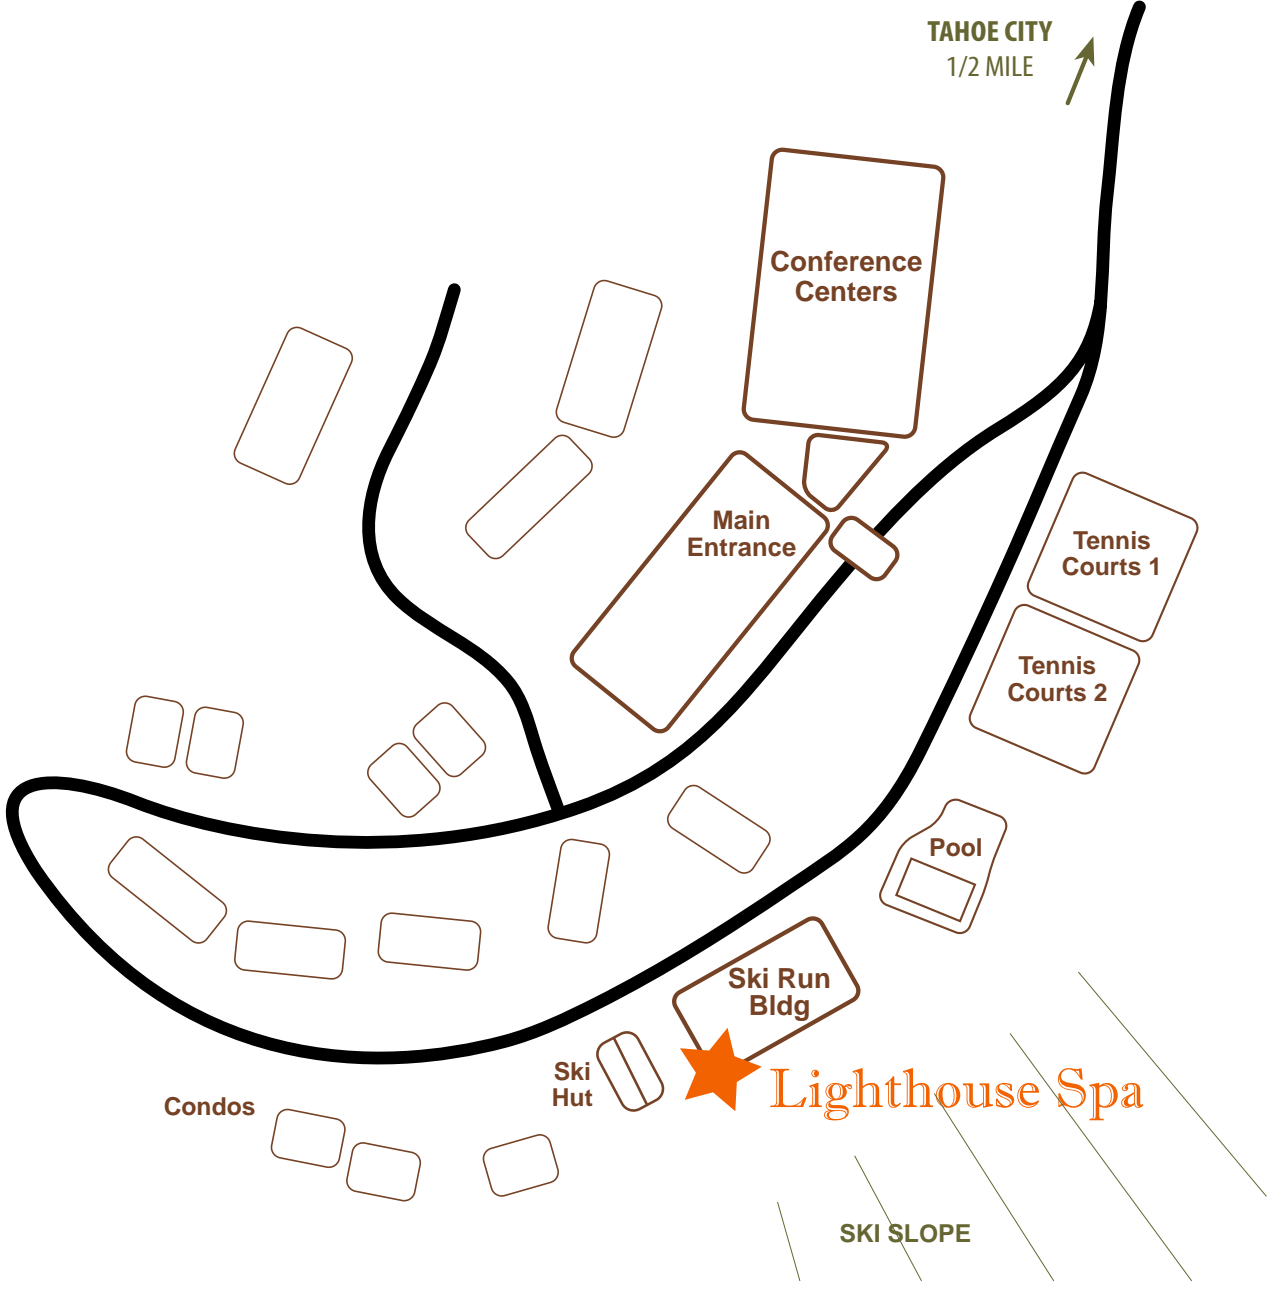

GRANLIBAKKEN MAP

Lighthouse Spa at Granlibakken ~ 530-583-8111